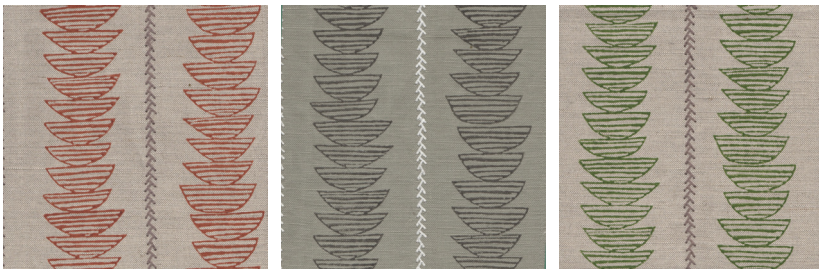

seemakrish

ALTA

SKU# 1602/B

Color: Marine Indigo

Content: 55% Linen 45% Cotton

Width: 53" Cuttable

Repeat: 6.5" V, 9" H

Care: Dry Clean Only

Hand block printed and
embroidered in India.

Golden Gate Red

Mist Gray

Gingko Green